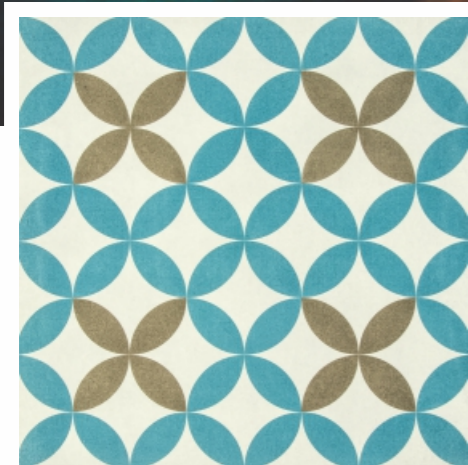

CFF6060005  
COMPOSITIONE BLU

A mélange of geometric and floral patterns as this piece is, can make any floor ooze charisma. Soft hues used here are another factor of its worth falling for.

CFF6060002  
ROVERE GRAPHITE

FEATURE  
FLOORS

The mystic grey color just got a ravishing makeover here. The presented design has lining pattern and rustic appeal that can slay boredom effortlessly.

CERAMIC  
FASHION  
STUDIO

CFF606009  
BLOCK CIELO