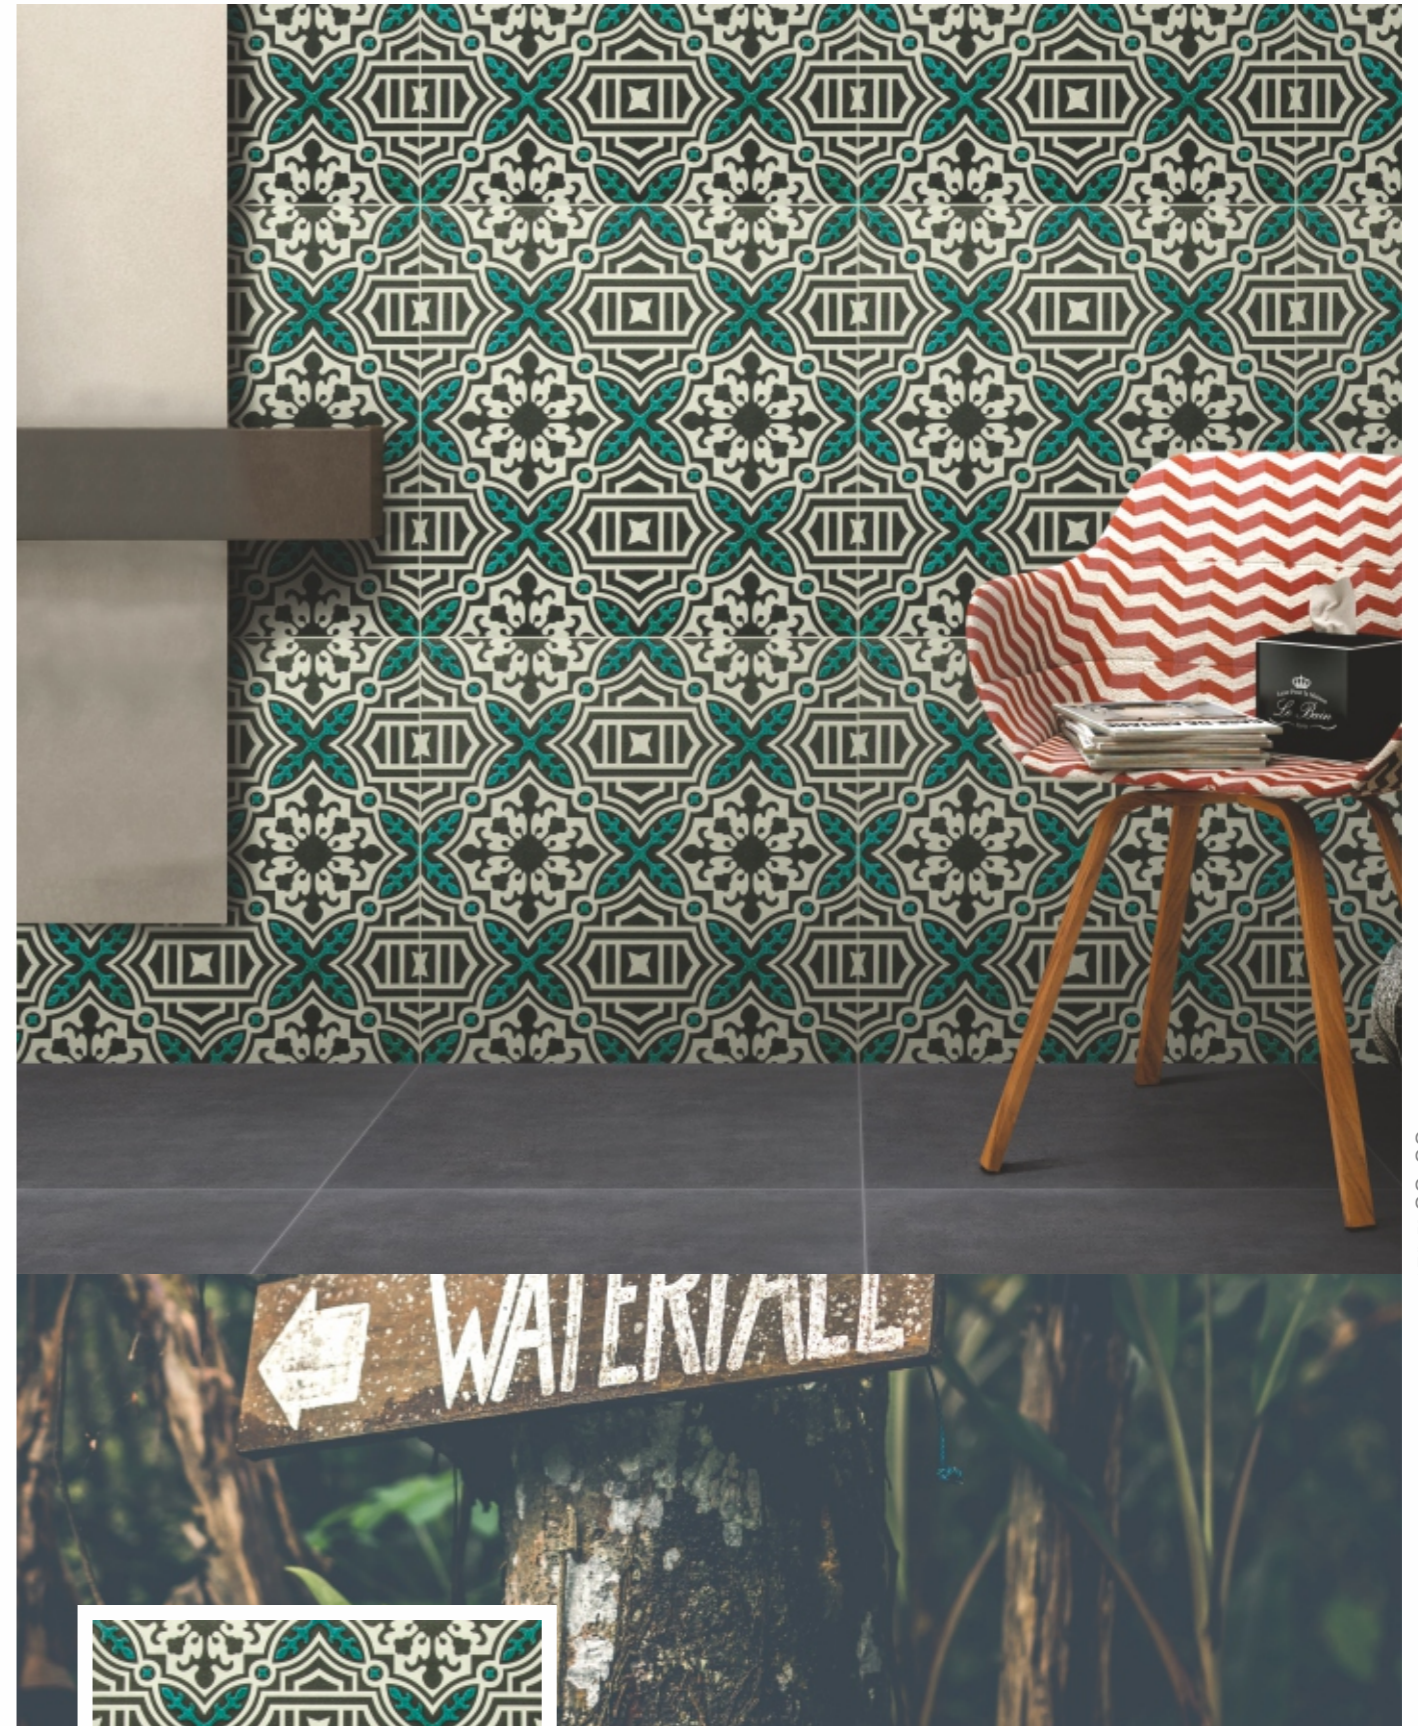

FEATURE  
FLOORS

This piece is one of the proud assets of our Moroccan assortment and can lift the mood of any ambiance effortlessly.

CERAMIC FASHION STUDIO

CFF6060018  
MEDIEVO VERDE

Marrakech patterns have their own monarch of grace and glory and we have brought the same in this piece using minimalistic elements.