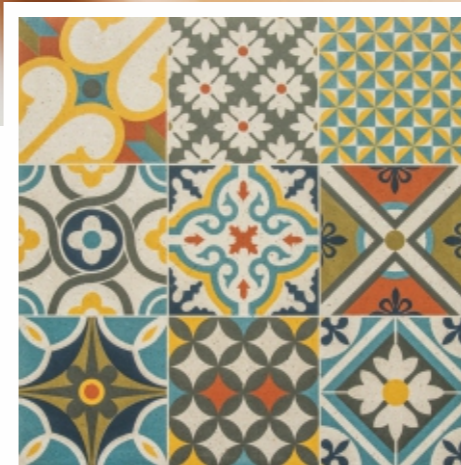

Bring in the optimistic vibes by bringing in this wonderful piece having best of both the worlds. It has bright shades and sober pattern play